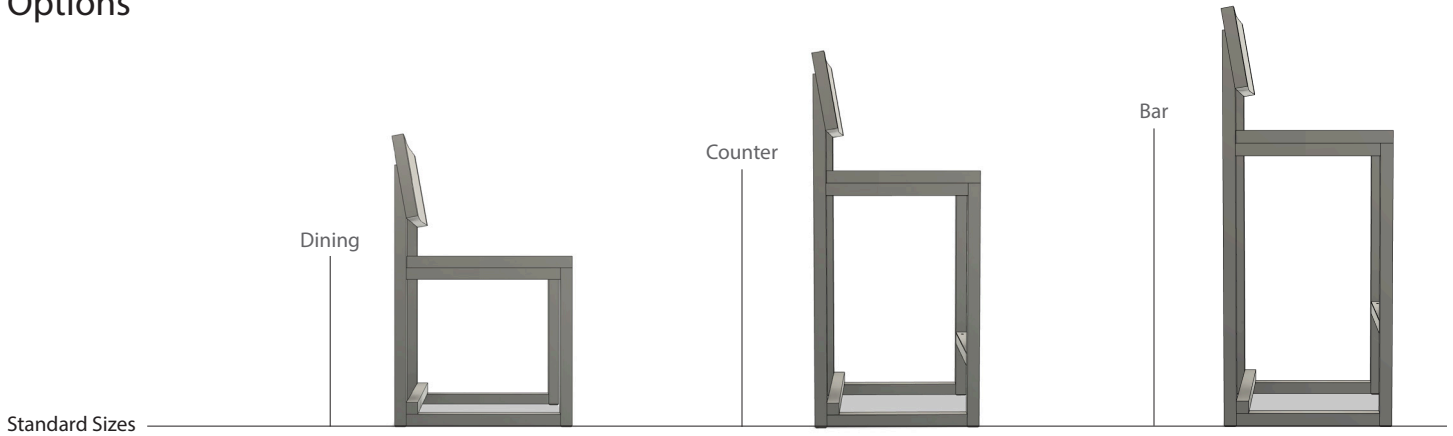

Shown in white oak, brussels bouclé, and brushed brass

SQ Upholstered Dining Chair

DIMENSIONS:

19 D x 17 W x 31.5 H x 19 SH (Inches)

AVAILABLE MATERIALS:

Wood

- ash
- maple
- walnut
- white oak
- ebonized ash
- white washed ash

Options

Custom seat height, XL sizing, ADA requirements, and backless versions available upon request.

Material Requirements

	Fabric yards	Leather sq ft
Dining Chair	0.5	9
Counter Stool	0.5	9
Bar Stool	0.5	9

	Fabric yards	Leather sq ft
Dining Chair	0.5	9
Counter Stool	0.5	9
Bar Stool	0.5	9

	Fabric yards	Leather sq ft
Dining Chair	1	18
Counter Stool	0.75	14
Bar Stool	0.75	14

Depending on pattern and repeat – Please confirm selection prior to purchase.