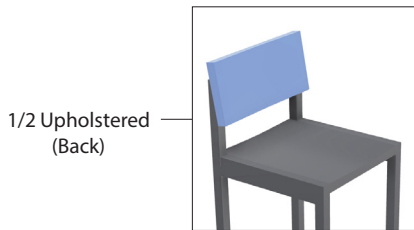

Shown in white oak, brussels bouclé, and brushed brass

SQ Upholstered Dining Chair

DIMENSIONS:

19 D x 17 W x 31.5 H x 19 SH (Inches)

AVAILABLE MATERIALS:

Wood

- ash
- maple
- walnut
- white oak
- ebonized ash
- white washed ash

Options

Custom seat height, XL sizing, ADA requirements, and backless versions available upon request.

Material Requirements

	Fabric yards	Leather sq ft
Dining Chair	0.5	9
Counter Stool	0.5	9
Bar Stool	0.5	9