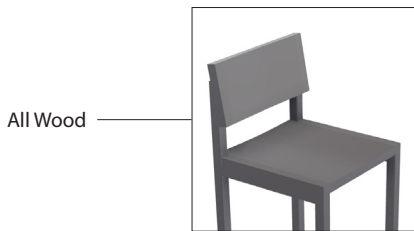

Shown in white oak, brussels bouclé, and brushed brass

SQ Upholstered Dining Chair

DIMENSIONS:

19 D x 17 W x 31.5 H x 19 SH (Inches)

AVAILABLE MATERIALS:

Wood

- ash
- maple
- walnut
- white oak
- ebonized ash
- white washed ash

Options

Custom seat height, XL sizing, ADA requirements, and backless versions available upon request.

Material Requirements

	Fabric yards	Leather sq ft
Dining Chair	0.5	9
Counter Stool	0.5	9
Bar Stool	0.5	9