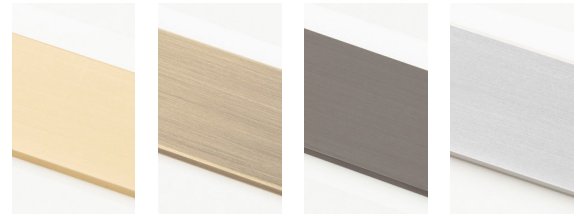

Metal

Brushed Brass   Antique Brass   Oil-Rubbed Bronze   Brushed Nickel