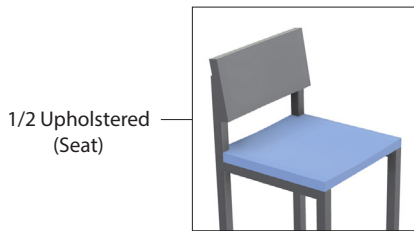

Shown in white oak, brussels bouclé, and brushed brass

SQ Upholstered Dining Chair

DIMENSIONS:

19 D x 17 W x 31.5 H x 19 SH (Inches)

AVAILABLE MATERIALS:

Wood

- ash
- maple
- walnut
- white oak
- ebonized ash
- white washed ash

Options

Custom seat height, XL sizing, ADA requirements, and backless versions available upon request.

Material Requirements

	Fabric yards	Leather sq ft
Dining Chair	0.5	9
Counter Stool	0.5	9
Bar Stool	0.5	9