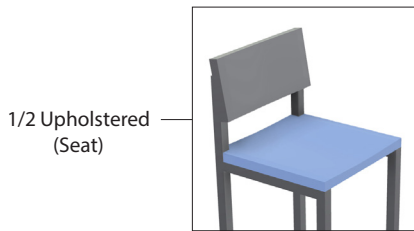

SQ Upholstered Dining Chair - Special Edition

DIMENSIONS:

19 D x 17 W x 31.5 H x 19 SH (Inches)

AVAILABLE MATERIALS:

Wood ● ebonized ash
● white washed ash

Metal ● brushed brass
● antique brass
● oil rubbed bronze
● brushed nickel

Upholstery COM/COL or in any of our studio
selected fabrics and leathers
1 yard fabric or 18 sq ft leather required
(depending on pattern and repeat)

Shown in white washed ash, cream shearling hide with antique brass

Options

Custom seat height, XL sizing, ADA requirements, and backless versions available upon request.

Material Requirements

	Fabric yards	Leather sq ft
Dining Chair	0.5	9
Counter Stool	0.5	9
Bar Stool	0.5	9