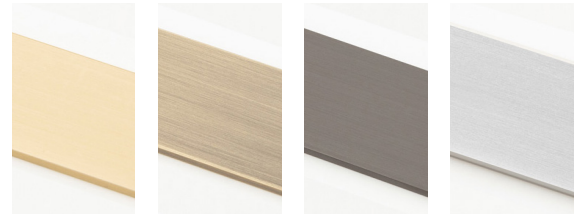

Metal

Brushed Brass   Antique Brass   Oil-Rubbed Bronze   Brushed Nickel

Wood

Standard

- Ash
- Maple
- Walnut
- White Oak

Special Edition

- Ebonized Ash
- White Washed Ash