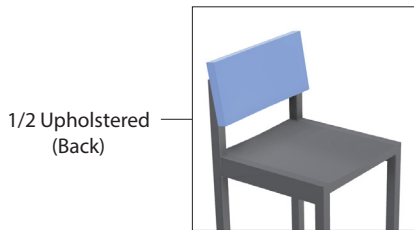

SQ Upholstered Dining Chair - Special Edition

DIMENSIONS:

19 D x 17 W x 31.5 H x 19 SH (Inches)

AVAILABLE MATERIALS:

Wood ● ebonized ash
● white washed ash

Metal ● brushed brass
● antique brass
● oil rubbed bronze
● brushed nickel

Upholstery COM/COL or in any of our studio
selected fabrics and leathers
1 yard fabric or 18 sq ft leather required
(depending on pattern and repeat)

Shown in white washed ash, cream shearling hide with antique brass

Options

Custom seat height, XL sizing, ADA requirements, and backless versions available upon request.

Material Requirements

	Fabric yards	Leather sq ft
Dining Chair	0.5	9
Counter Stool	0.5	9
Bar Stool	0.5	9