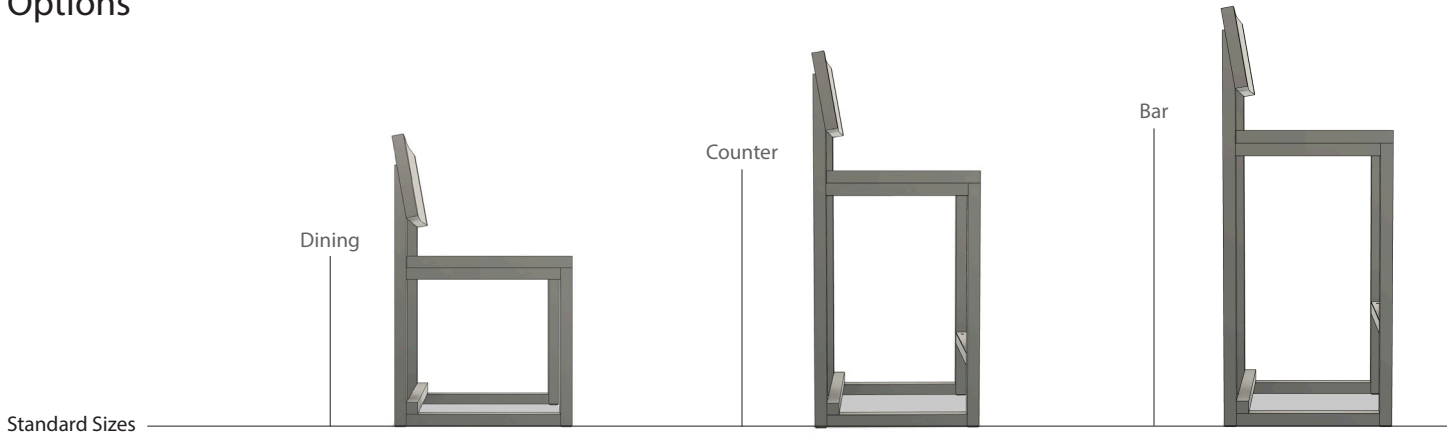

SQ Upholstered Dining Chair - Special Edition

DIMENSIONS:

19 D x 17 W x 31.5 H x 19 SH (Inches)

AVAILABLE MATERIALS:

Wood ● ebonized ash
● white washed ash

Metal ● brushed brass
● antique brass
● oil rubbed bronze
● brushed nickel

Upholstery COM/COL or in any of our studio
selected fabrics and leathers
1 yard fabric or 18 sq ft leather required
(depending on pattern and repeat)

Shown in white washed ash, cream shearling hide with antique brass

Options

Custom seat height, XL sizing, ADA requirements, and backless versions available upon request.

Material Requirements

	Fabric yards	Leather sq ft
Dining Chair	0.5	9
Counter Stool	0.5	9
Bar Stool	0.5	9

	Fabric yards	Leather sq ft
Dining Chair	0.5	9
Counter Stool	0.5	9
Bar Stool	0.5	9

	Fabric yards	Leather sq ft
Dining Chair	1	18
Counter Stool	0.75	14
Bar Stool	0.75	14

Depending on pattern and repeat – Please confirm selection prior to purchase.