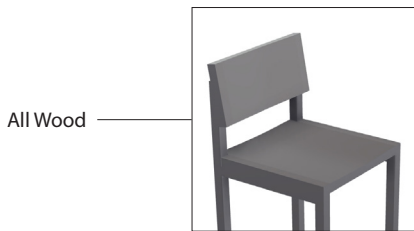

SQ Upholstered Dining Chair - Special Edition

DIMENSIONS:

19 D x 17 W x 31.5 H x 19 SH (Inches)

AVAILABLE MATERIALS:

Wood ● ebonized ash
● white washed ash

Metal ● brushed brass
● antique brass
● oil rubbed bronze
● brushed nickel

Upholstery COM/COL or in any of our studio
selected fabrics and leathers
1 yard fabric or 18 sq ft leather required
(depending on pattern and repeat)

Shown in white washed ash, cream shearling hide with antique brass

Options

Custom seat height, XL sizing, ADA requirements, and backless versions available upon request.

Material Requirements

	Fabric yards	Leather sq ft
Dining Chair	0.5	9
Counter Stool	0.5	9
Bar Stool	0.5	9