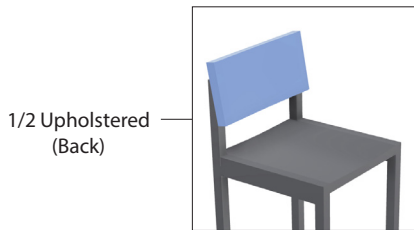

Shown in walnut, creme bouclé, and brushed brass

SQ Upholstered Arm Chair

DIMENSIONS:

19 D x 21.5 W x 31.5 H x 19 SH (Inches)

AVAILABLE MATERIALS:

Wood

- ash
- maple
- walnut
- white oak
- ebonized ash
- white washed ash

Metal

- brushed brass
- antique brass
- oil rubbed bronze
- brushed nickel

Upholstery

COM/COL or in any of our studio selected fabrics and leathers

1.5 yard fabric or 27 sq ft leather required (depending on pattern and repeat)

Options

Custom seat height, XL sizing, ADA requirements, and backless versions available upon request.

Material Requirements

	Fabric yards	Leather sq ft
Dining Chair	0.5	9
Counter Stool	0.5	9
Bar Stool	0.5	9