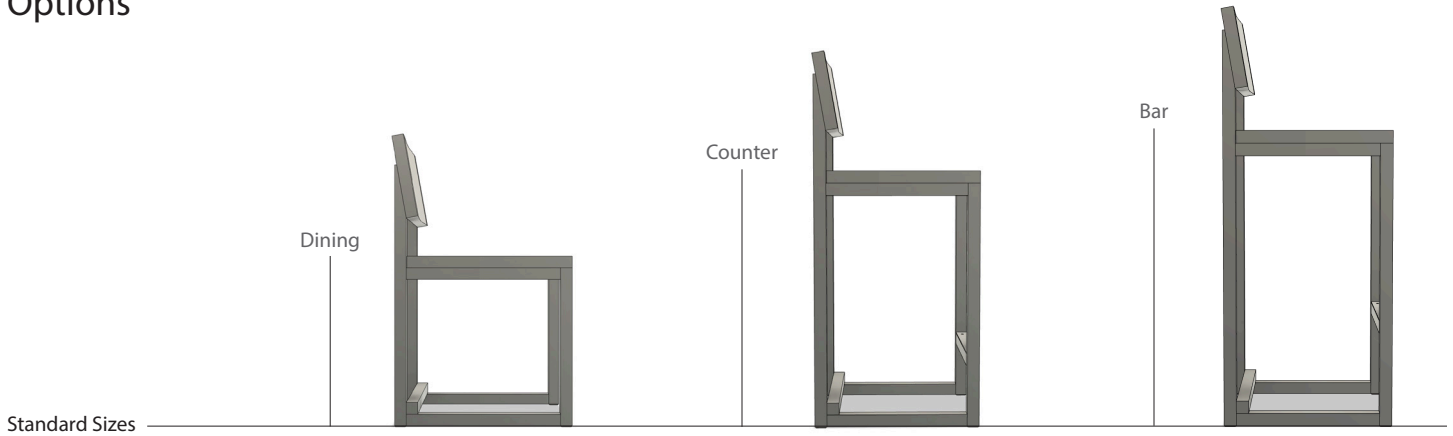

Shown in walnut, creme bouclé, and brushed brass

SQ Upholstered Arm Chair

DIMENSIONS:

19 D x 21.5 W x 31.5 H x 19 SH (Inches)

AVAILABLE MATERIALS:

Wood

- ash
- maple
- walnut
- white oak
- ebonized ash
- white washed ash

Metal

- brushed brass
- antique brass
- oil rubbed bronze
- brushed nickel

Upholstery

COM/COL or in any of our studio selected fabrics and leathers

1.5 yard fabric or 27 sq ft leather required (depending on pattern and repeat)

Options

Custom seat height, XL sizing, ADA requirements, and backless versions available upon request.

Material Requirements

	Fabric yards	Leather sq ft
Dining Chair	0.5	9
Counter Stool	0.5	9
Bar Stool	0.5	9

	Fabric yards	Leather sq ft
Dining Chair	0.5	9
Counter Stool	0.5	9
Bar Stool	0.5	9

	Fabric yards	Leather sq ft
Dining Chair	1	18
Counter Stool	0.75	14
Bar Stool	0.75	14

Depending on pattern and repeat – Please confirm selection prior to purchase.