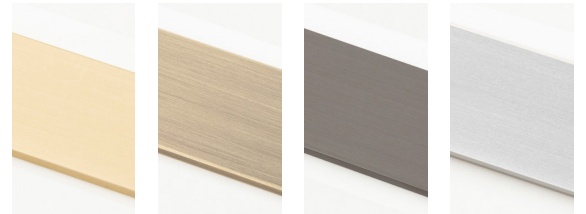

Metal

Brushed Brass   Antique Brass   Oil-Rubbed Bronze   Brushed Nickel

Wood

Standard