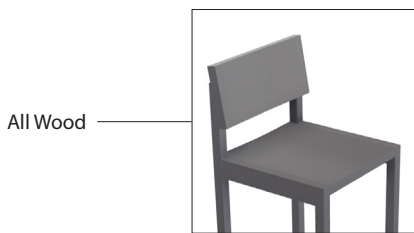

Shown in walnut, creme bouclé, and brushed brass

SQ Upholstered Arm Chair

DIMENSIONS:

19 D x 21.5 W x 31.5 H x 19 SH (Inches)

AVAILABLE MATERIALS:

Wood

- ash
- maple
- walnut
- white oak
- ebonized ash
- white washed ash

Options

Custom seat height, XL sizing, ADA requirements, and backless versions available upon request.

Material Requirements

	Fabric yards	Leather sq ft
Dining Chair	0.5	9
Counter Stool	0.5	9
Bar Stool	0.5	9