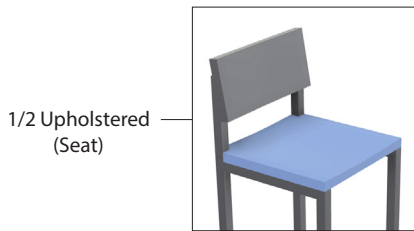

Shown in walnut, creme bouclé, and brushed brass

SQ Upholstered Arm Chair

DIMENSIONS:

19 D x 21.5 W x 31.5 H x 19 SH (Inches)

AVAILABLE MATERIALS:

Wood

- ash
- maple
- walnut
- white oak
- ebonized ash
- white washed ash

Metal

- brushed brass
- antique brass
- oil rubbed bronze
- brushed nickel

Upholstery

COM/COL or in any of our studio selected fabrics and leathers

1.5 yard fabric or 27 sq ft leather required (depending on pattern and repeat)

Options

Custom seat height, XL sizing, ADA requirements, and backless versions available upon request.

Material Requirements

	Fabric yards	Leather sq ft
Dining Chair	0.5	9
Counter Stool	0.5	9
Bar Stool	0.5	9