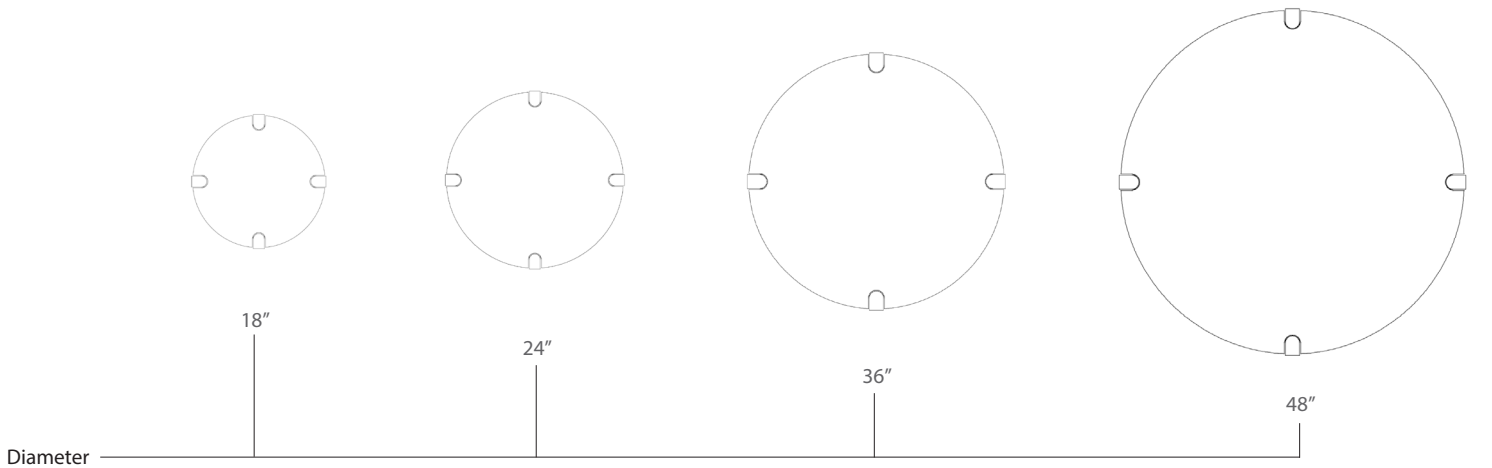

Wood

Standard

- ash
- maple
- walnut
- white oak

Special Edition

- ebonized ash
- white washed ash

Stone

Marble

Stone tops in 2cm or 3cm thickness
2cm for diameters larger than 24"

Polished or honed surface finish

Standard Sizes

Coffee Table

- 36D x 14H
- 48D x 14H
- 36D x 16H
- 48D x 16H

Side Table

- 18D x 18H
- 18D x 24H
- 24D x 18H
- 24D x 24H