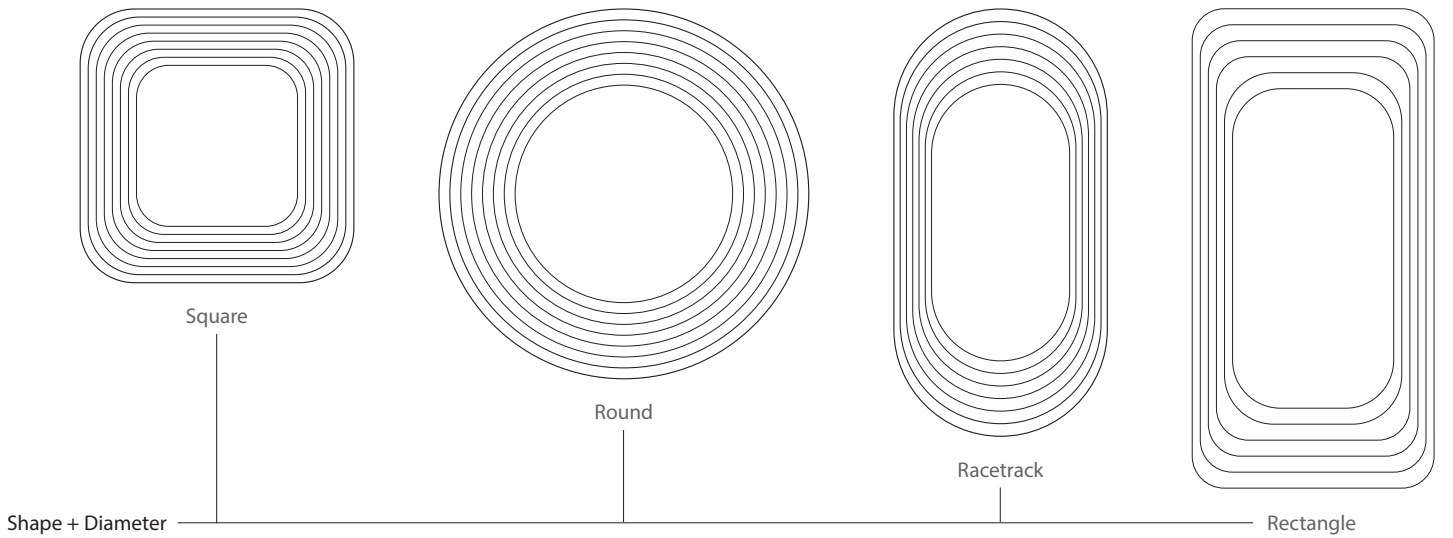

Shown in square 36 in ebonized ash

Hairpin Coffee Table

Available in made to measure shapes and sizes

STANDARD SIZES: (Inches)

- Round 36D x 16H
- Round 48D x 16H
- Square 36L x 36W x 16H
- Square 48L x 48W x 16H

AVAILABLE MATERIALS:

- Wood
- ash
 - maple
 - walnut
 - white oak
 - ebonized ash
 - white washed ash

Options

Standard Sizes

Coffee Table

Round 36D x 16H
 Round 48D x 16H
 Square 36L x 36W x 16H
 Square 48L x 48W x 16H

Side Table

Round 18D x 18H
 Round 18D x 24H
 Round 24D x 18H
 Round 24D x 24H

Dining Table

Round 36D x 30H
 Round 60D x 30H
 Square 52L x 52W x 30H

Wood

Standard

Special Edition