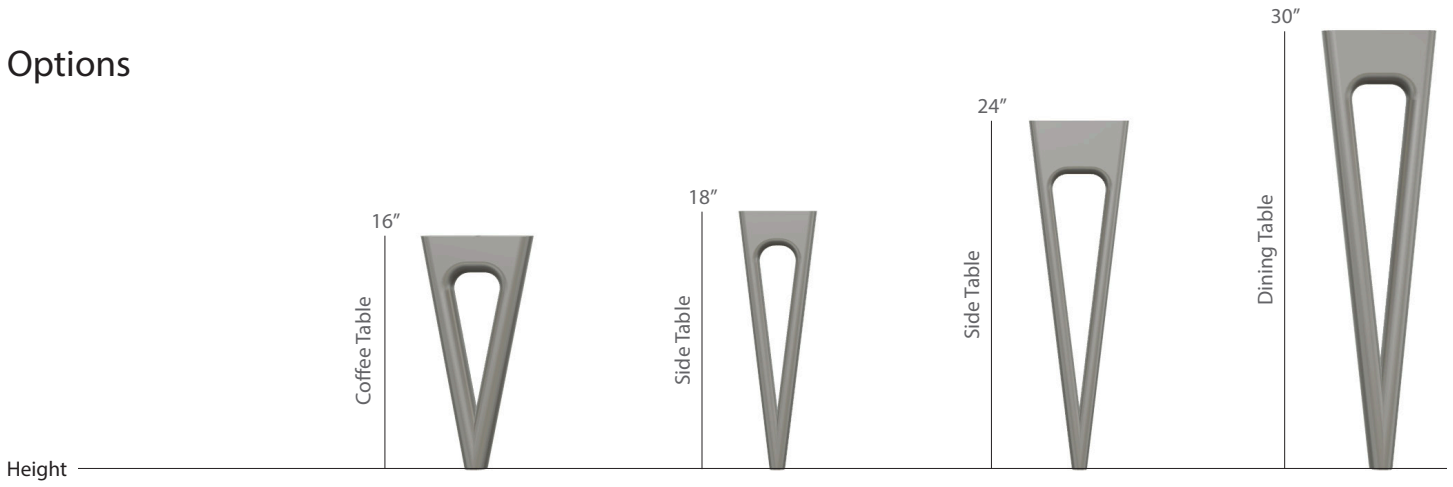

Shown in square 36 in ebonized ash

Hairpin Coffee Table

Available in made to measure shapes and sizes

STANDARD SIZES: (Inches)

- Round 36D x 16H
- Round 48D x 16H
- Square 36L x 36W x 16H
- Square 48L x 48W x 16H

AVAILABLE MATERIALS:

- Wood
- ash
 - maple
 - walnut
 - white oak
 - ebonized ash
 - white washed ash

Options

Standard Sizes

Coffee Table

Round 36D x 16H
 Round 48D x 16H
 Square 36L x 36W x 16H
 Square 48L x 48W x 16H

Side Table

Round 18D x 18H
 Round 18D x 24H
 Round 24D x 18H
 Round 24D x 24H

Dining Table

Round 36D x 30H
 Round 60D x 30H
 Square 52L x 52W x 30H

Wood

Standard

Special Edition