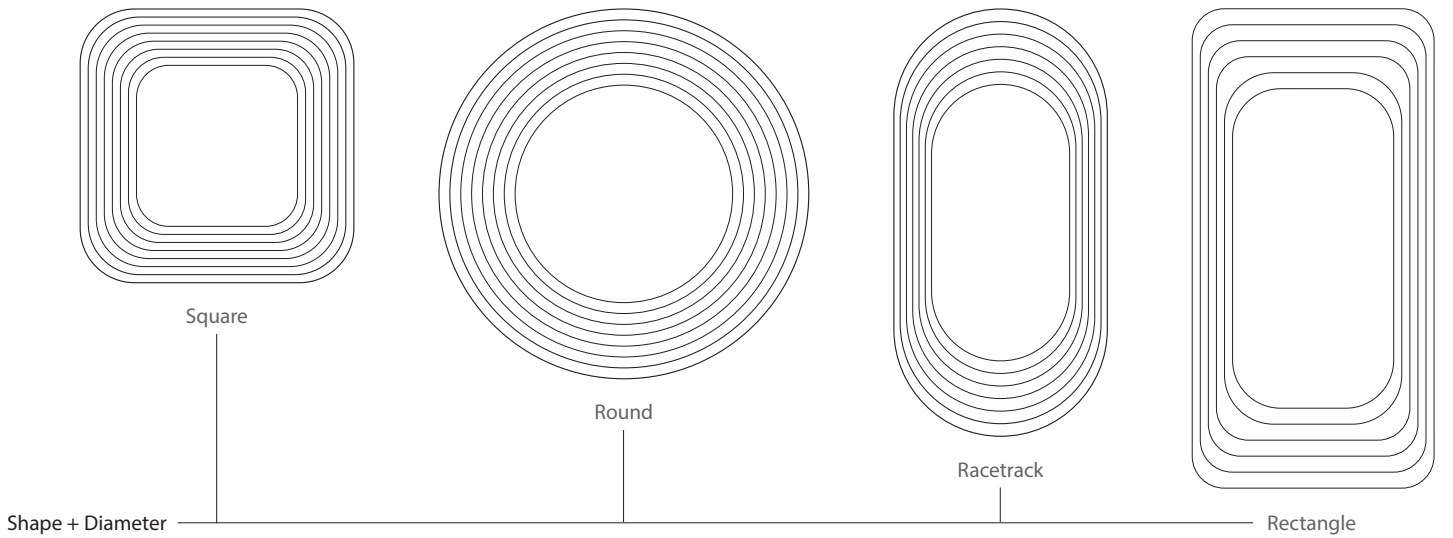

Shown in maple 18 D x 24 H

Hairpin Side Table

Available in made to measure shapes and sizes

STANDARD SIZES: (Inches)

Round 18D x 18H
Round 18D x 24H
Round 24D x 18H
Round 24D x 24H

AVAILABLE MATERIALS:

Wood

-  ash
-  maple
-  walnut
-  white oak
-  ebonized ash
-  white washed ash

Options

Standard Sizes

Coffee Table

Round 36D x 16H
 Round 48D x 16H
 Square 36L x 36W x 16H
 Square 48L x 48W x 16H

Side Table

Round 18D x 18H
 Round 18D x 24H
 Round 24D x 18H
 Round 24D x 24H

Dining Table

Round 36D x 30H
 Round 60D x 30H
 Square 52L x 52W x 30H

Wood

Standard

Special Edition