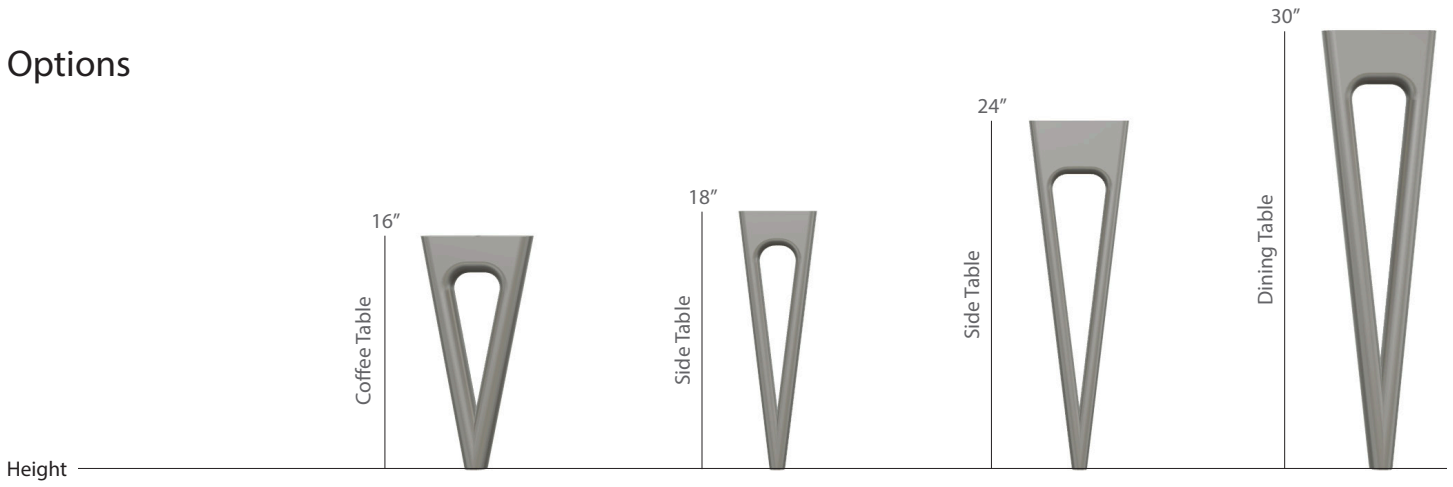

Shown in maple 18 D x 24 H

Hairpin Side Table

Available in made to measure shapes and sizes

STANDARD SIZES: (Inches)

Round 18D x 18H
Round 18D x 24H
Round 24D x 18H
Round 24D x 24H

AVAILABLE MATERIALS:

Wood

-  ash
-  maple
-  walnut
-  white oak
-  ebonized ash
-  white washed ash

Options

Standard Sizes

Coffee Table

Round 36D x 16H
 Round 48D x 16H
 Square 36L x 36W x 16H
 Square 48L x 48W x 16H

Side Table

Round 18D x 18H
 Round 18D x 24H
 Round 24D x 18H
 Round 24D x 24H

Dining Table

Round 36D x 30H
 Round 60D x 30H
 Square 52L x 52W x 30H

Wood

Standard

Special Edition