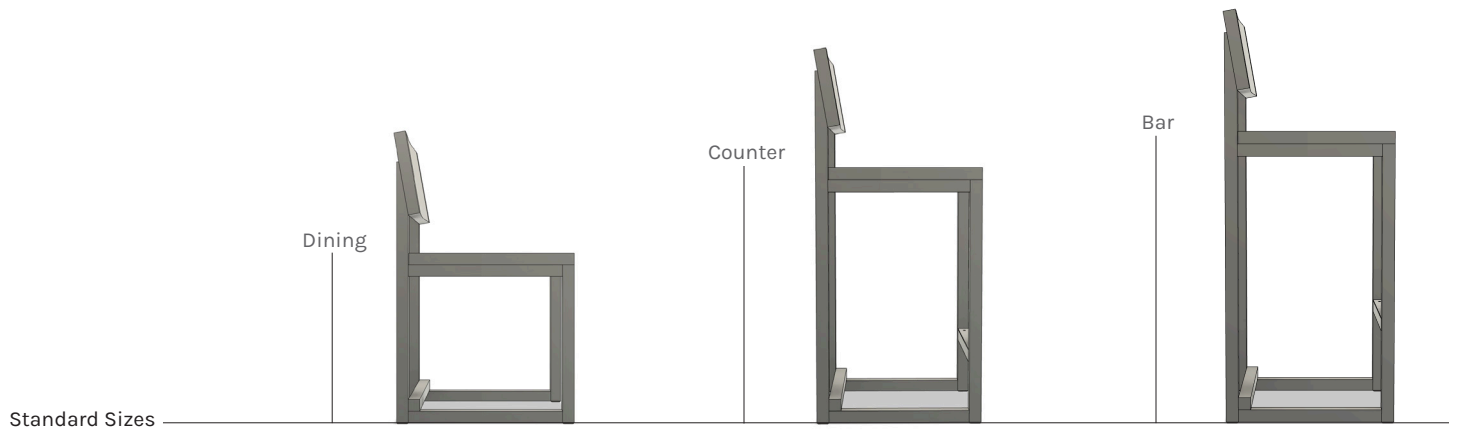

Shown in white oak

SQ Dining Chair

DIMENSIONS:

19 D x 17 W x 31.5 H x 18.5 SH (Inches)

AVAILABLE MATERIALS:

- Wood
- ash
 - maple
 - walnut
 - white oak
 - ebonized ash
 - white washed ash

Options

Custom seat height, XL sizing, ADA requirements, and backless versions available upon request.