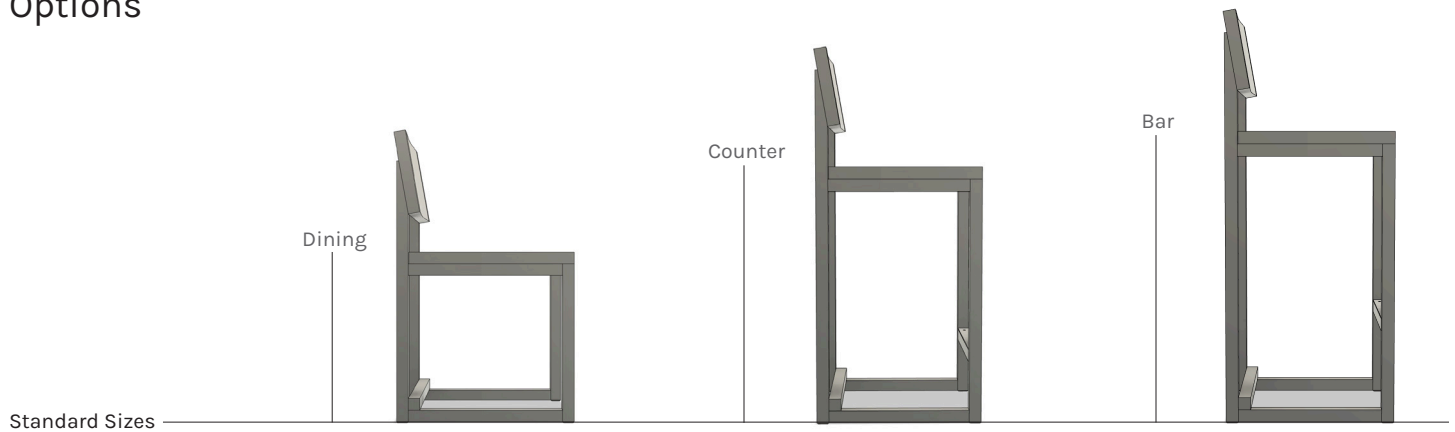

Options

Standard Sizes

Custom seat height, XL sizing, ADA requirements, and backless versions available upon request.

Wood

Standard

Special Edition

Metal

Standard