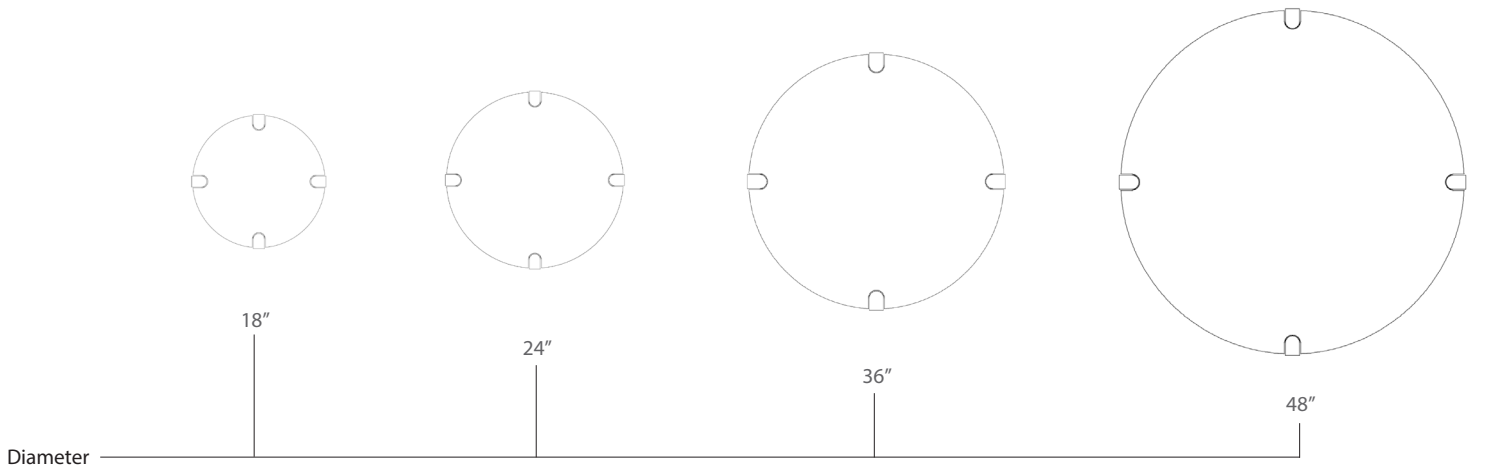

Round Options

Custom sizes available upon request

Wood

Standard

Special Edition

Stone

Marble

Stone tops in 2cm or 3cm thickness
2cm for diameters larger than 24"

Polished or honed surface finish

Standard Sizes

Coffee Table

36D x 14H
48D x 14H
36D x 16H
48D x 16H

Side Table

18D x 18H
18D x 24H
24D x 18H
24D x 24H