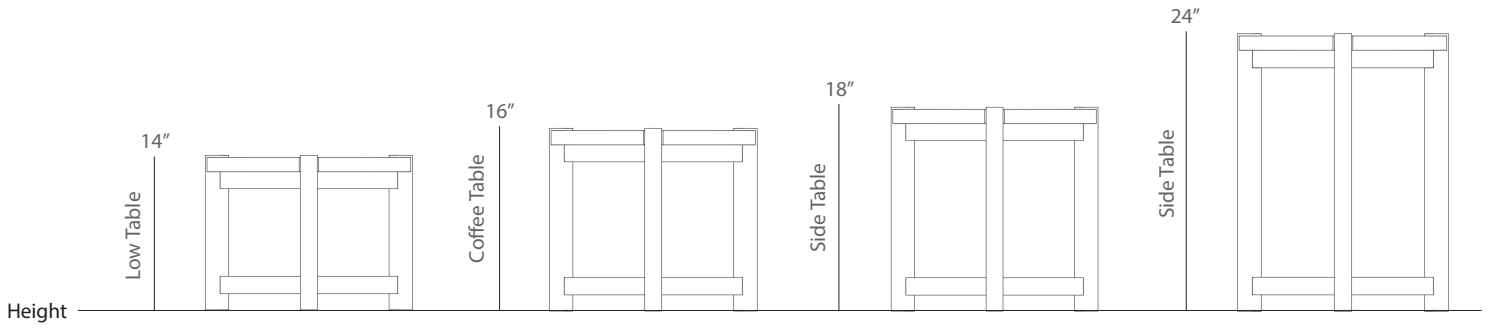

Round Options

Custom sizes available upon request