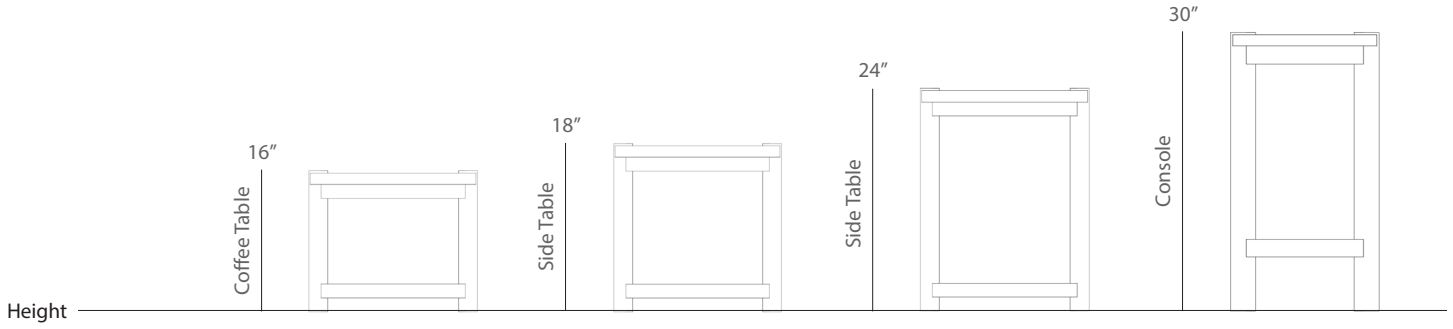

Rectangle Options

Custom sizes available upon request