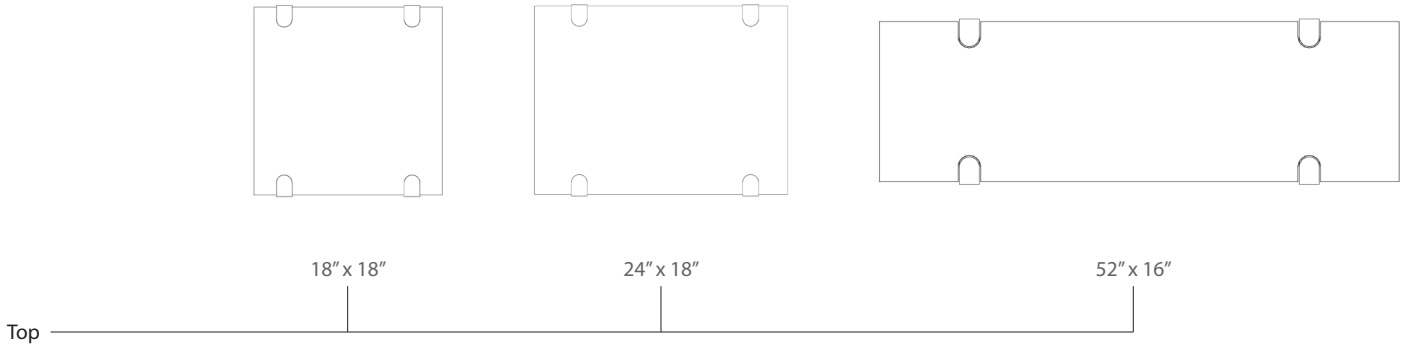

Wood

Standard

- ash
- maple
- walnut
- white oak

Special Edition

- ebonized ash
- white washed ash

Stone

Marble

Stone tops in 2cm or 3cm thickness
Polished or honed surface finish

Standard Sizes

Side Table

- 18L x 18W x 18H
- 24L x 18W x 18H
- 18L x 18W x 24H
- 24L x 18W x 24H

Console

52L x 16W x 30H