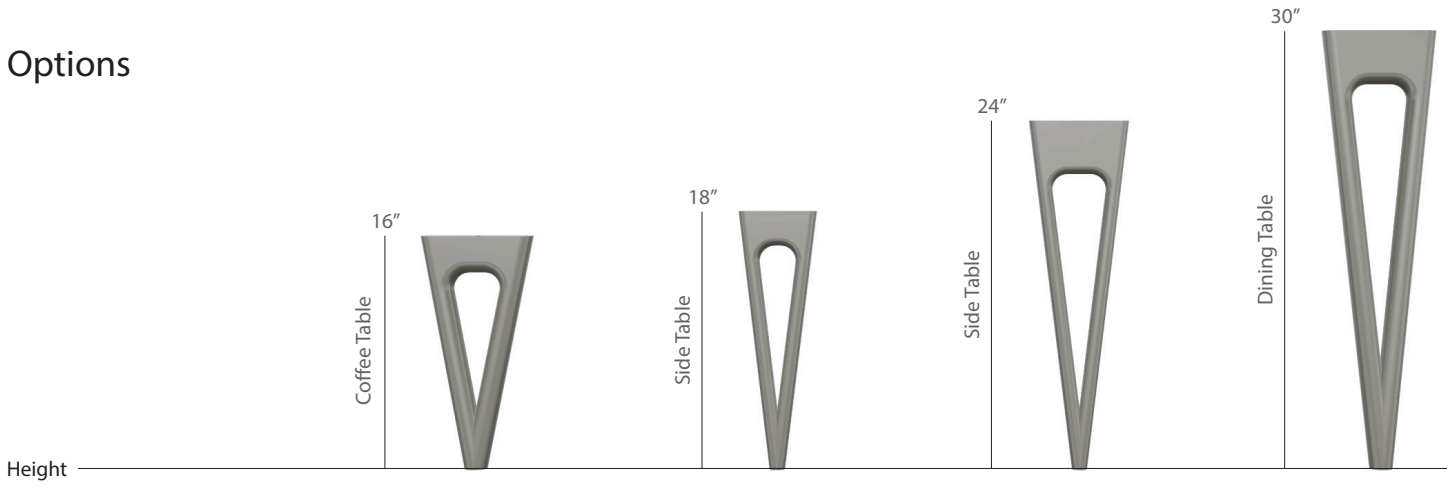

Shown in walnut 18 D x 18 H

Hairpin Side Table

Available in made to measure shapes and sizes

STANDARD SIZES: (Inches)

Round 18D x 18H
Round 18D x 24H
Round 24D x 18H
Round 24D x 24H

AVAILABLE MATERIALS:

Wood

-  ash
-  maple
-  walnut
-  white oak
-  ebonized ash
-  white washed ash

Options

Standard Sizes

Coffee Table

Round 36D x 16H
 Round 48D x 16H
 Square 36L x 36W x 16H
 Square 48L x 48W x 16H

Side Table

Round 18D x 18H
 Round 18D x 24H
 Round 24D x 18H
 Round 24D x 24H

Dining Table

Round 36D x 30H
 Round 60D x 30H
 Square 52L x 52W x 30H

Wood

Standard

Special Edition