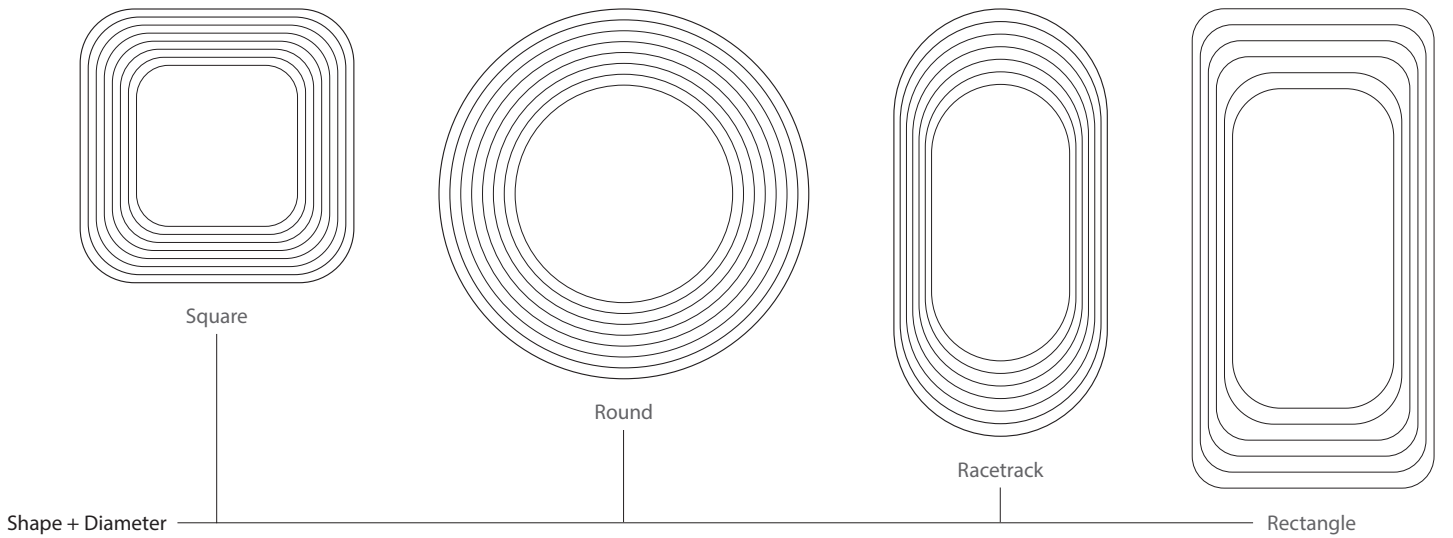

Shown in walnut 18 D x 18 H

Hairpin Side Table

Available in made to measure shapes and sizes

STANDARD SIZES: (Inches)

Round 18D x 18H
Round 18D x 24H
Round 24D x 18H
Round 24D x 24H

AVAILABLE MATERIALS:

Wood

-  ash
-  maple
-  walnut
-  white oak
-  ebonized ash
-  white washed ash

Options

Standard Sizes

Coffee Table

Round 36D x 16H
 Round 48D x 16H
 Square 36L x 36W x 16H
 Square 48L x 48W x 16H

Side Table

Round 18D x 18H
 Round 18D x 24H
 Round 24D x 18H
 Round 24D x 24H

Dining Table

Round 36D x 30H
 Round 60D x 30H
 Square 52L x 52W x 30H

Wood

Standard

Special Edition