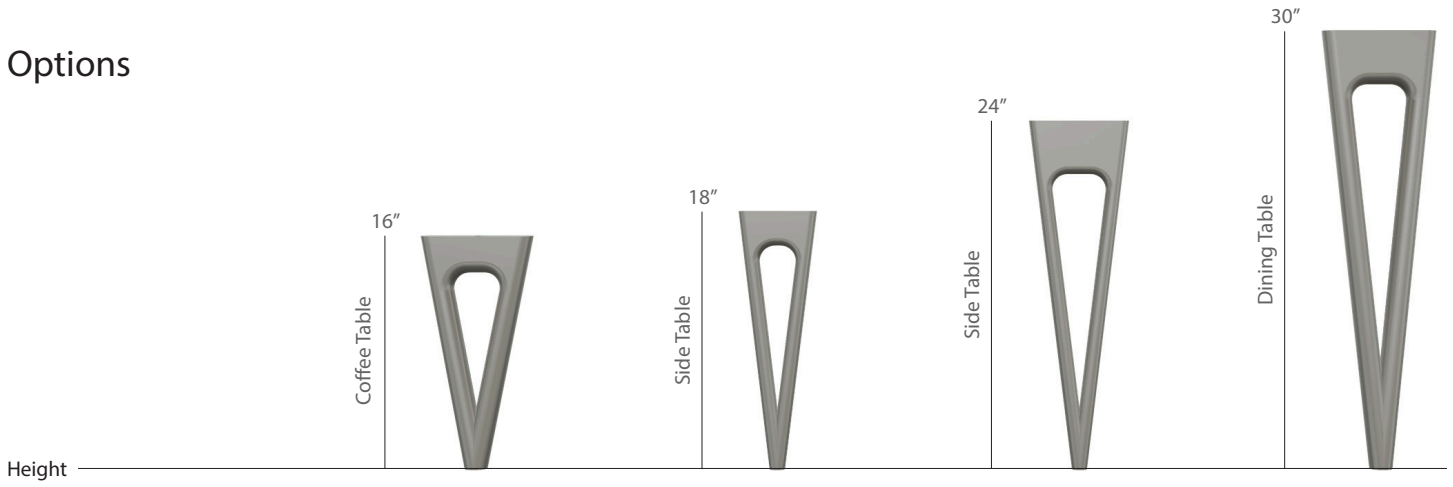

## Hairpin Dining Table

*Available in made to measure shapes and sizes*

**STANDARD SIZES: (Inches)**

- Round 36D x 30H
- Round 60D x 30H
- Square 52D x 30H

**AVAILABLE MATERIALS:**

- Wood
- ash
  - maple
  - walnut
  - white oak
  - ebonized ash
  - white washed ash

## Standard Sizes

### Side Table

Round 18D x 18H  
 Round 18D x 24H  
 Round 24D x 18H  
 Round 24D x 24H

### Dining Table

Round 36D x 30H  
 Round 60D x 30H  
 Square 52L x 52W x 30H