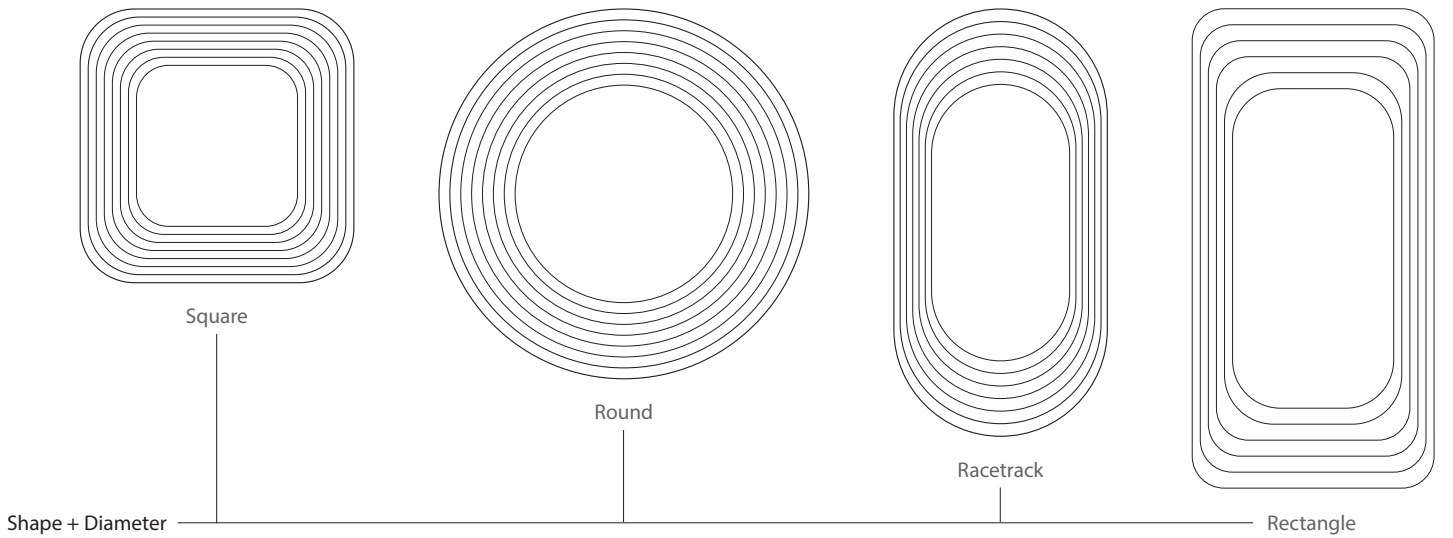

## Hairpin Dining Table

*Available in made to measure shapes and sizes*

**STANDARD SIZES: (Inches)**

- Round 36D x 30H
- Round 60D x 30H
- Square 52D x 30H

**AVAILABLE MATERIALS:**

- Wood
- ash
  - maple
  - walnut
  - white oak
  - ebonized ash
  - white washed ash

## Standard Sizes

### Side Table

Round 18D x 18H  
 Round 18D x 24H  
 Round 24D x 18H  
 Round 24D x 24H

### Dining Table

Round 36D x 30H  
 Round 60D x 30H  
 Square 52L x 52W x 30H