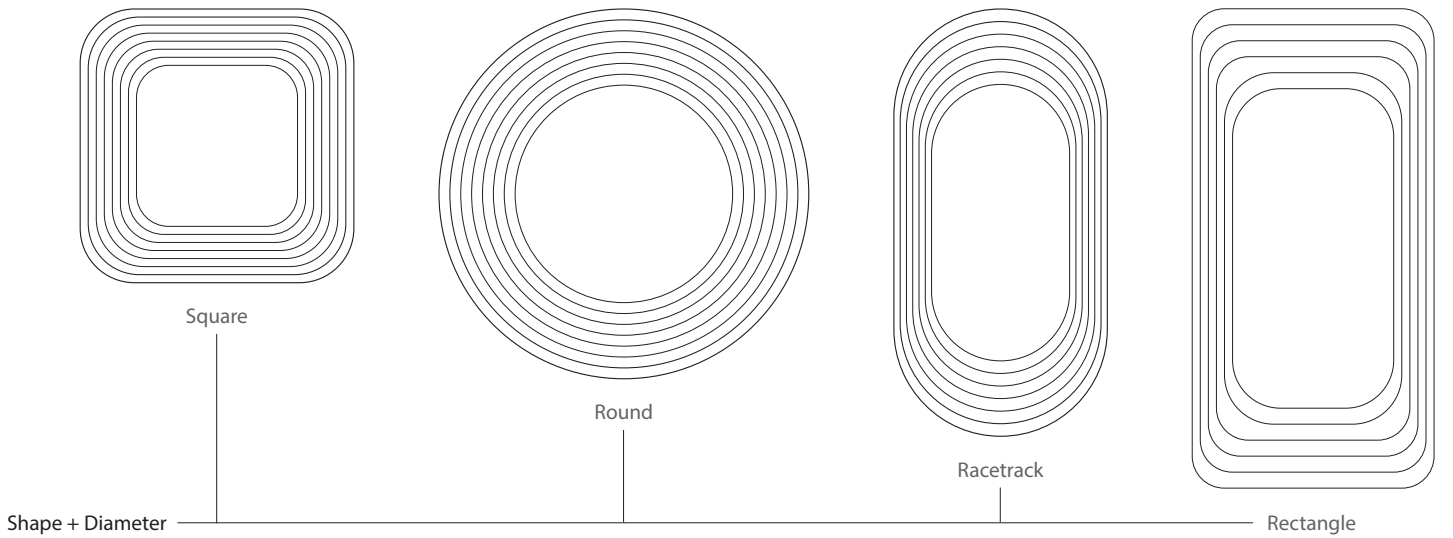

Shown in 36" diameter walnut with three legs

Hairpin Dining Table

Available in made to measure shapes and sizes

STANDARD SIZES: (Inches)

Round 36D x 30H

Round 60D x 30H

Square 52D x 30H

AVAILABLE MATERIALS:

- Wood
- ash
 - maple
 - walnut
 - white oak
 - ebonized ash
 - white washed ash

Options

Standard Sizes

Coffee Table

Round 36D x 16H
 Round 48D x 16H
 Square 36L x 36W x 16H
 Square 48L x 48W x 16H

Side Table

Round 18D x 18H
 Round 18D x 24H
 Round 24D x 18H
 Round 24D x 24H

Dining Table

Round 36D x 30H
 Round 60D x 30H
 Square 52L x 52W x 30H

Wood

Standard

Special Edition