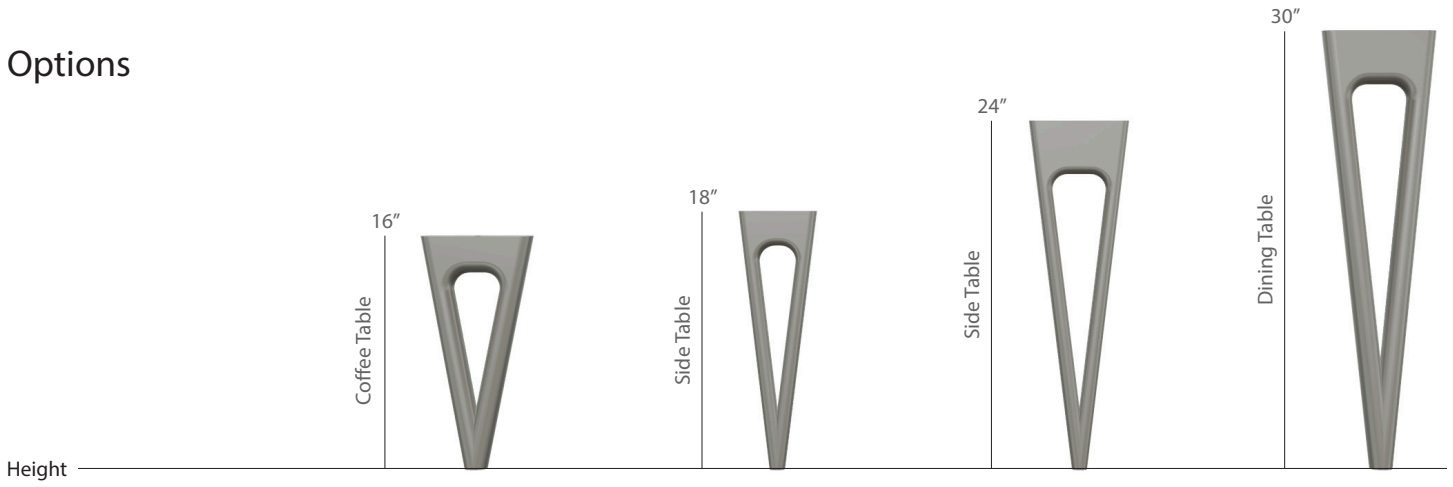

Shown in 36" diameter walnut with three legs

Hairpin Dining Table

Available in made to measure shapes and sizes

STANDARD SIZES: (Inches)

Round 36D x 30H

Round 60D x 30H

Square 52D x 30H

AVAILABLE MATERIALS:

- Wood
- ash
 - maple
 - walnut
 - white oak
 - ebonized ash
 - white washed ash

Options

Standard Sizes

Coffee Table

Round 36D x 16H
 Round 48D x 16H
 Square 36L x 36W x 16H
 Square 48L x 48W x 16H

Side Table

Round 18D x 18H
 Round 18D x 24H
 Round 24D x 18H
 Round 24D x 24H

Dining Table

Round 36D x 30H
 Round 60D x 30H
 Square 52L x 52W x 30H

Wood

Standard

Special Edition